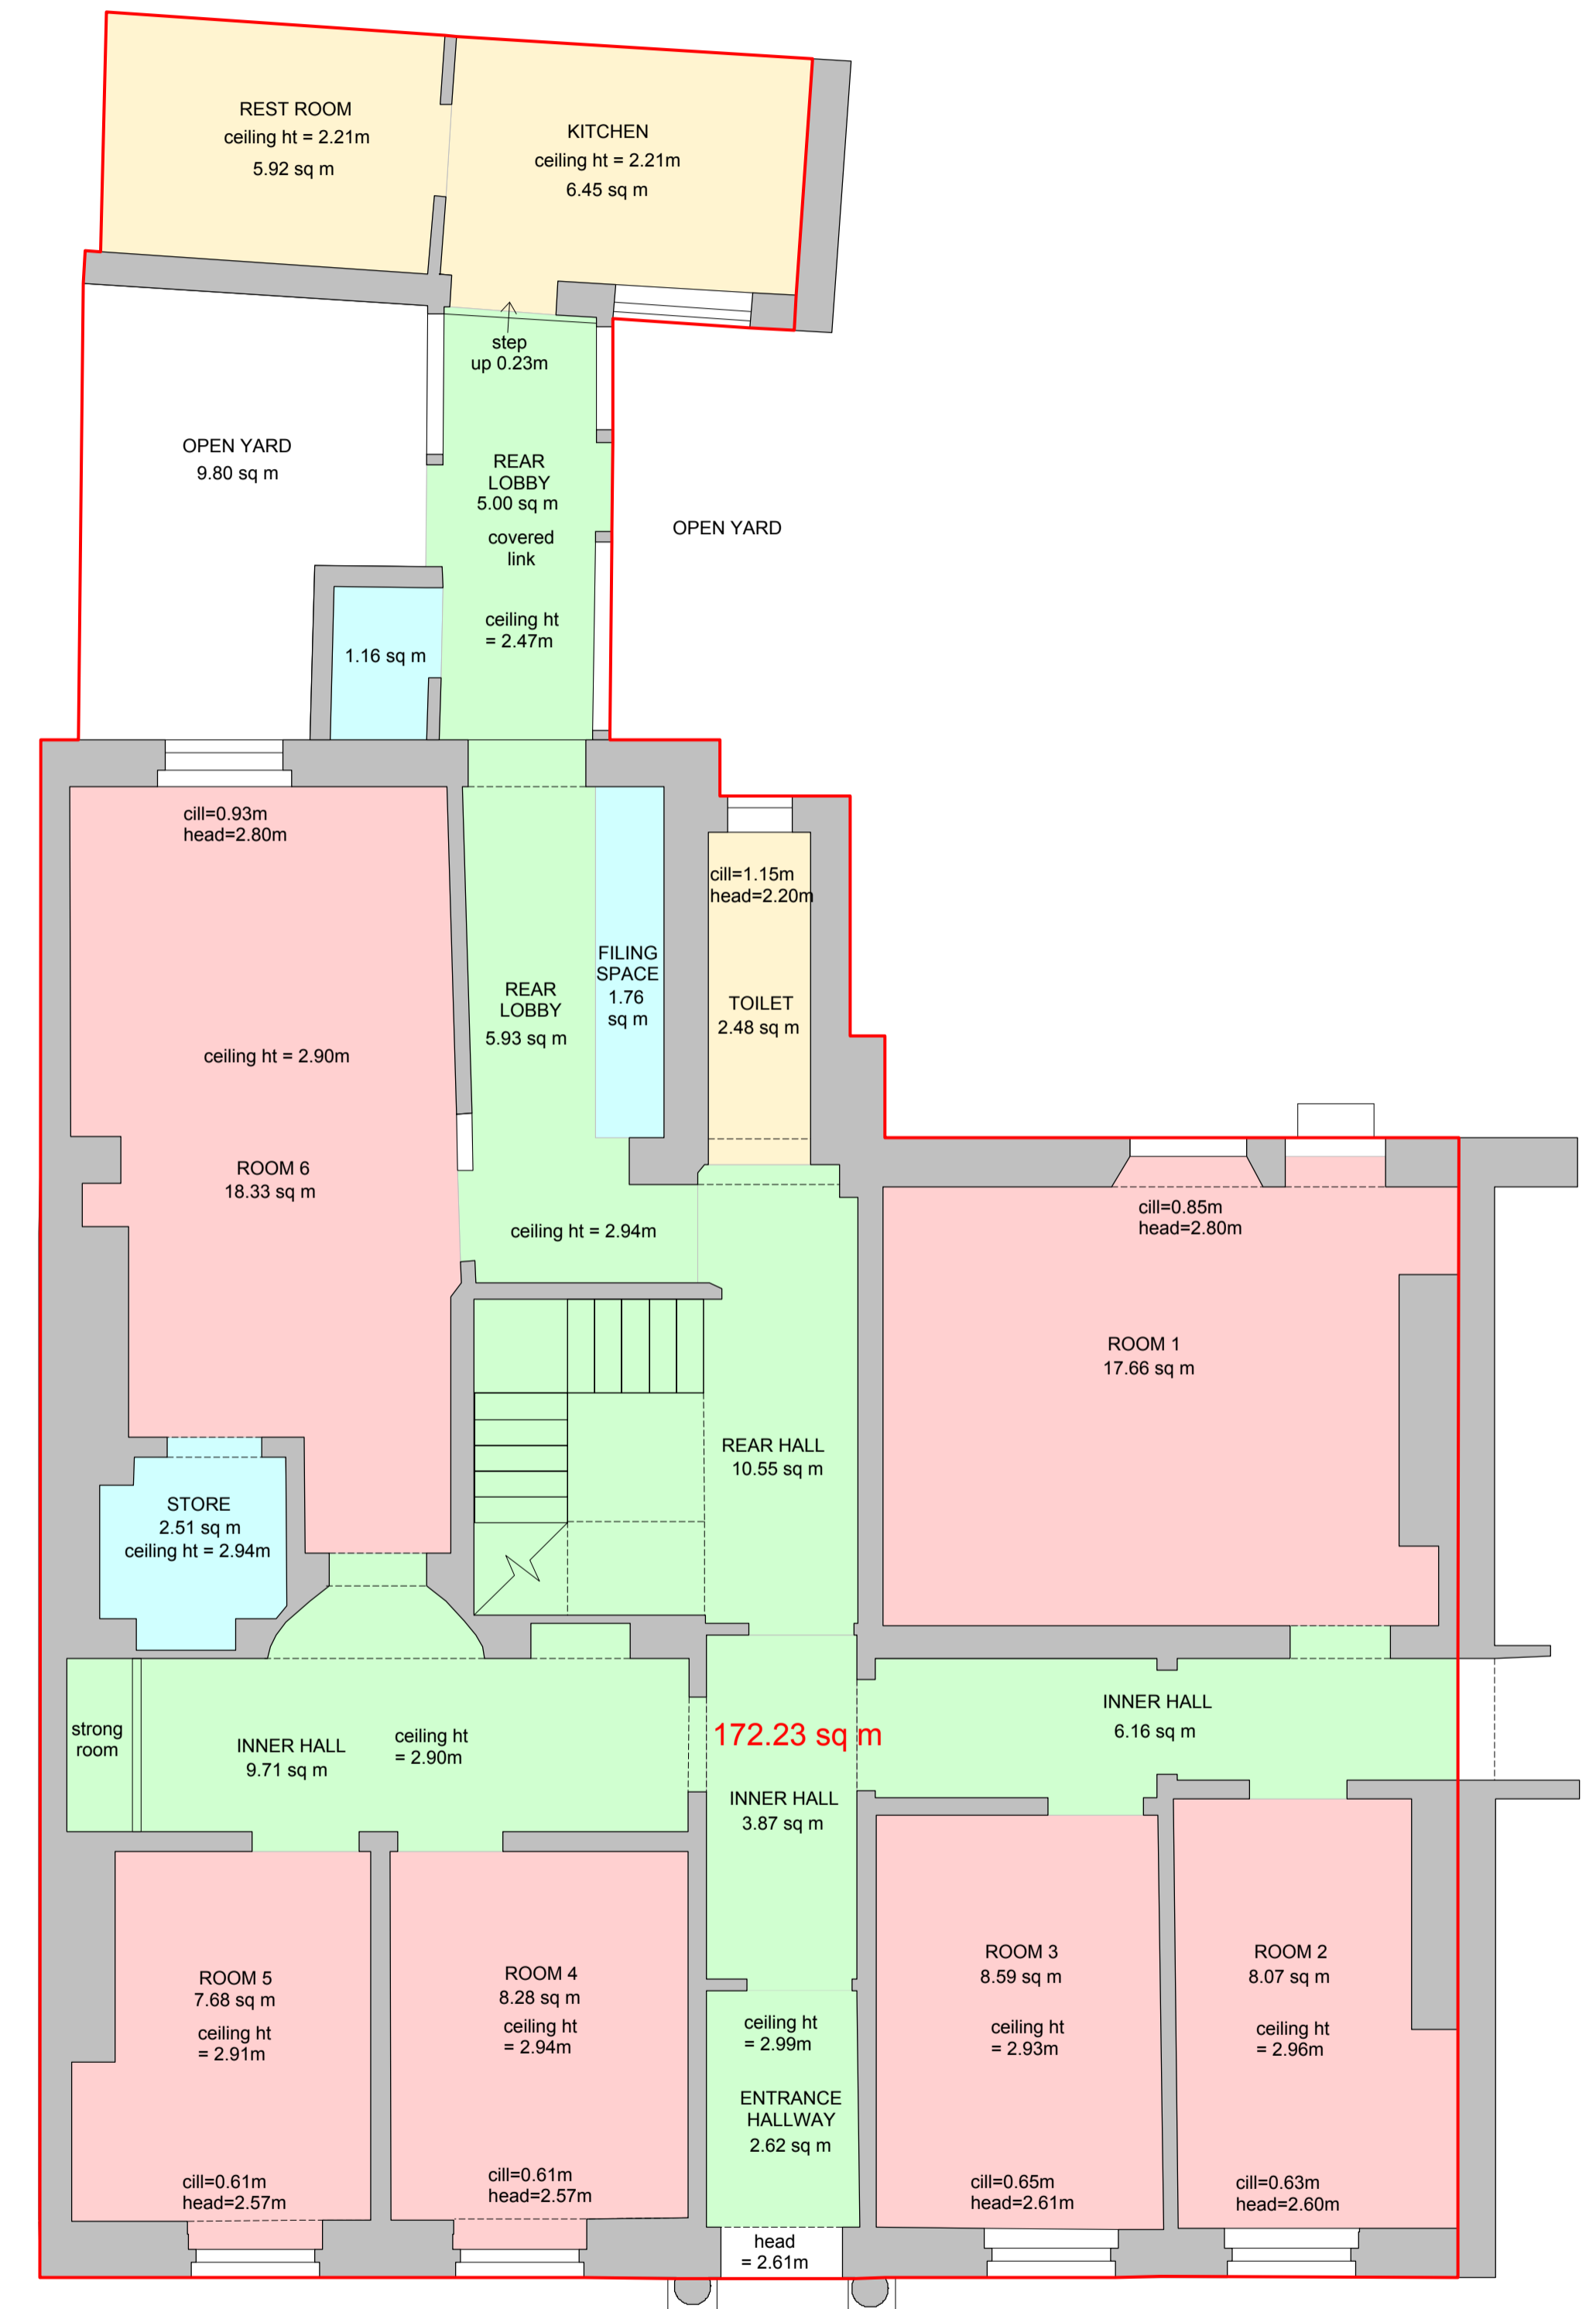

GROUND FLOOR PLAN